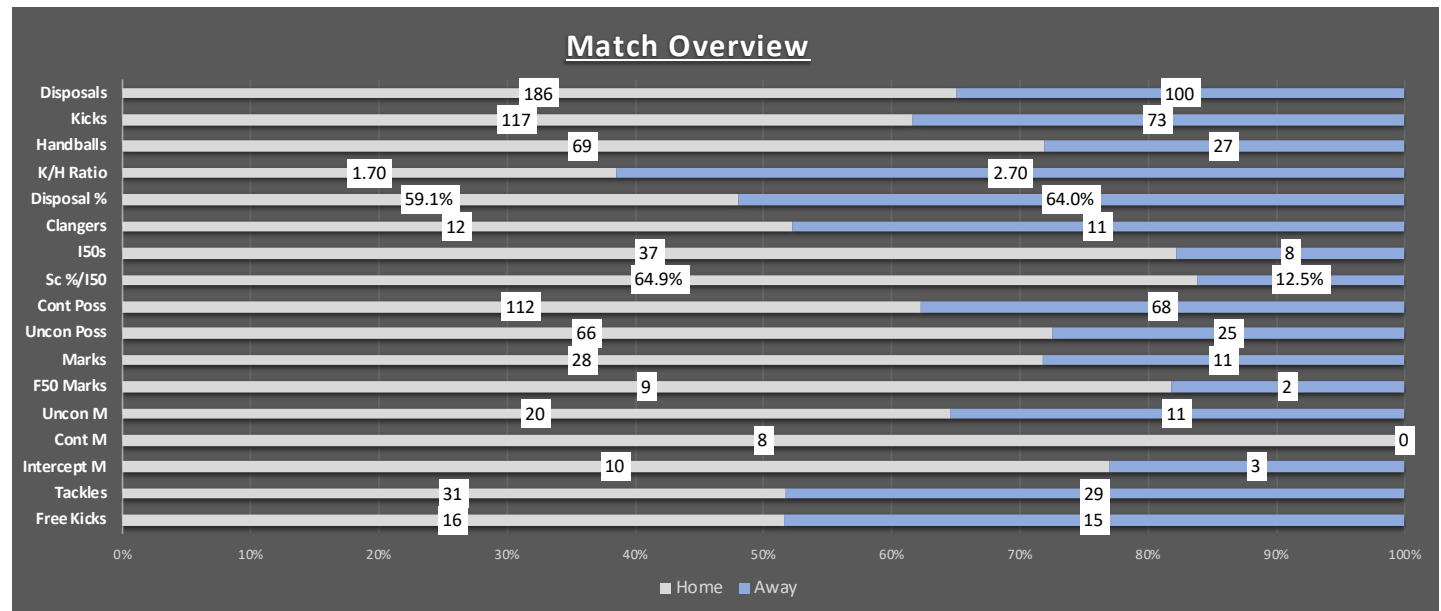

Overview	Home	Away	Diff
Disposals	186	100	86
Kicks	117	73	44
Handballs	69	27	42
K/H Ratio	1.70	2.70	-1.01
Disposal %	59.1%	64.0%	-4.9%
Clangers	12	11	1
I50s	37	8	29
Sc %/I50	64.9%	12.5%	52.4%
Cont Poss	112	68	44
Uncon Poss	66	25	41
Marks	28	11	17
F50 Marks	9	2	7
Uncon M	20	11	9
Cont M	8	0	8
Intercept M	10	3	7
Tackles	31	29	2
Free Kicks	16	15	1

Stoppage	Home	Away	Diff
BU	4	4	0
CSB	10	6	4
TI	2	0	2
Total CLR	16	10	6
Hit Outs	14	24	-10
Hit Outs TA	1	10	-9

Offence	Home	Away	Diff
I50s	37	8	29
Sc %/I50	64.9%	12.5%	52.4%
Deep	14	4	10
Shallow	23	4	19
F50 Marks	9	2	7
R. Behinds	1	0	1

Possession	Home	Away	Diff
Loose Ball	44	45	-1
Hard Ball	48	20	28
Frees For	16	15	1
Cont M	8	0	8
Total Cont	112	68	44
HB Rec	31	10	21
Gathers	15	4	11
Uncon M	20	11	9
Total Uncon	66	25	41

GAME LEADERS

HOME				AWAY			
Player	Disposals	Player	Tackles	Player	Disposals	Player	Tackles
06.Grace Perry	20	01.Chelsea Styan	4	01.Leticia Sambo	17	09.Jocelyn Bowditch	5
04.Kate Wheaton	19	05.Alyssa Gall	4	09.Jocelyn Bowditch	12	01.Leticia Sambo	4
08.Sophie Guinness	16	06.Grace Perry	3	22.Caitlin Taylor	10	10.Tegan Rogers	3
				21.Moesha Dotoi Morris	10	13.Matlifa Peleseuma	3
						06.Isa Matthews	3

Player	CP	Player	CLR	Player	CP	Player	CLR
08.Sophie Guinness	14	04.Kate Wheaton	4	01.Leticia Sambo	13	10.Tegan Rogers	3
40.Maddison Bailey	11	08.Sophie Guinness	3	09.Jocelyn Bowditch	10	22.Caitlin Taylor	3
06.Grace Perry	11	02.Kate Fowles	3	10.Tegan Rogers	8	23.Elon Waigana	2
						01.Leticia Sambo	2