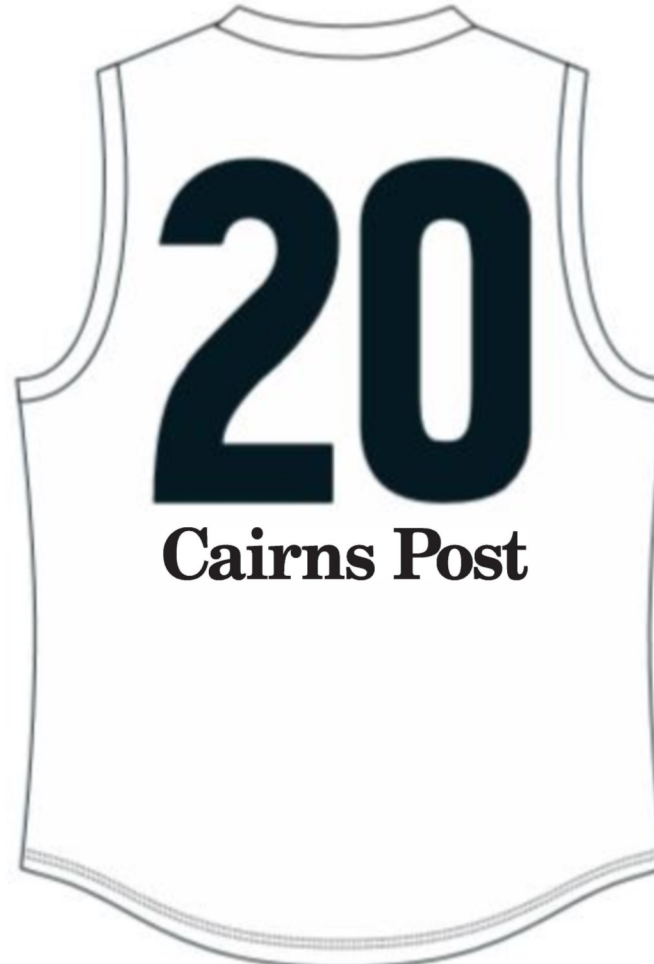

Cairns Post North/South Design

Women's

Logo Sizes

3.5cm Wide

6.5cm Wide

Colours

PMS 216C

WHITE