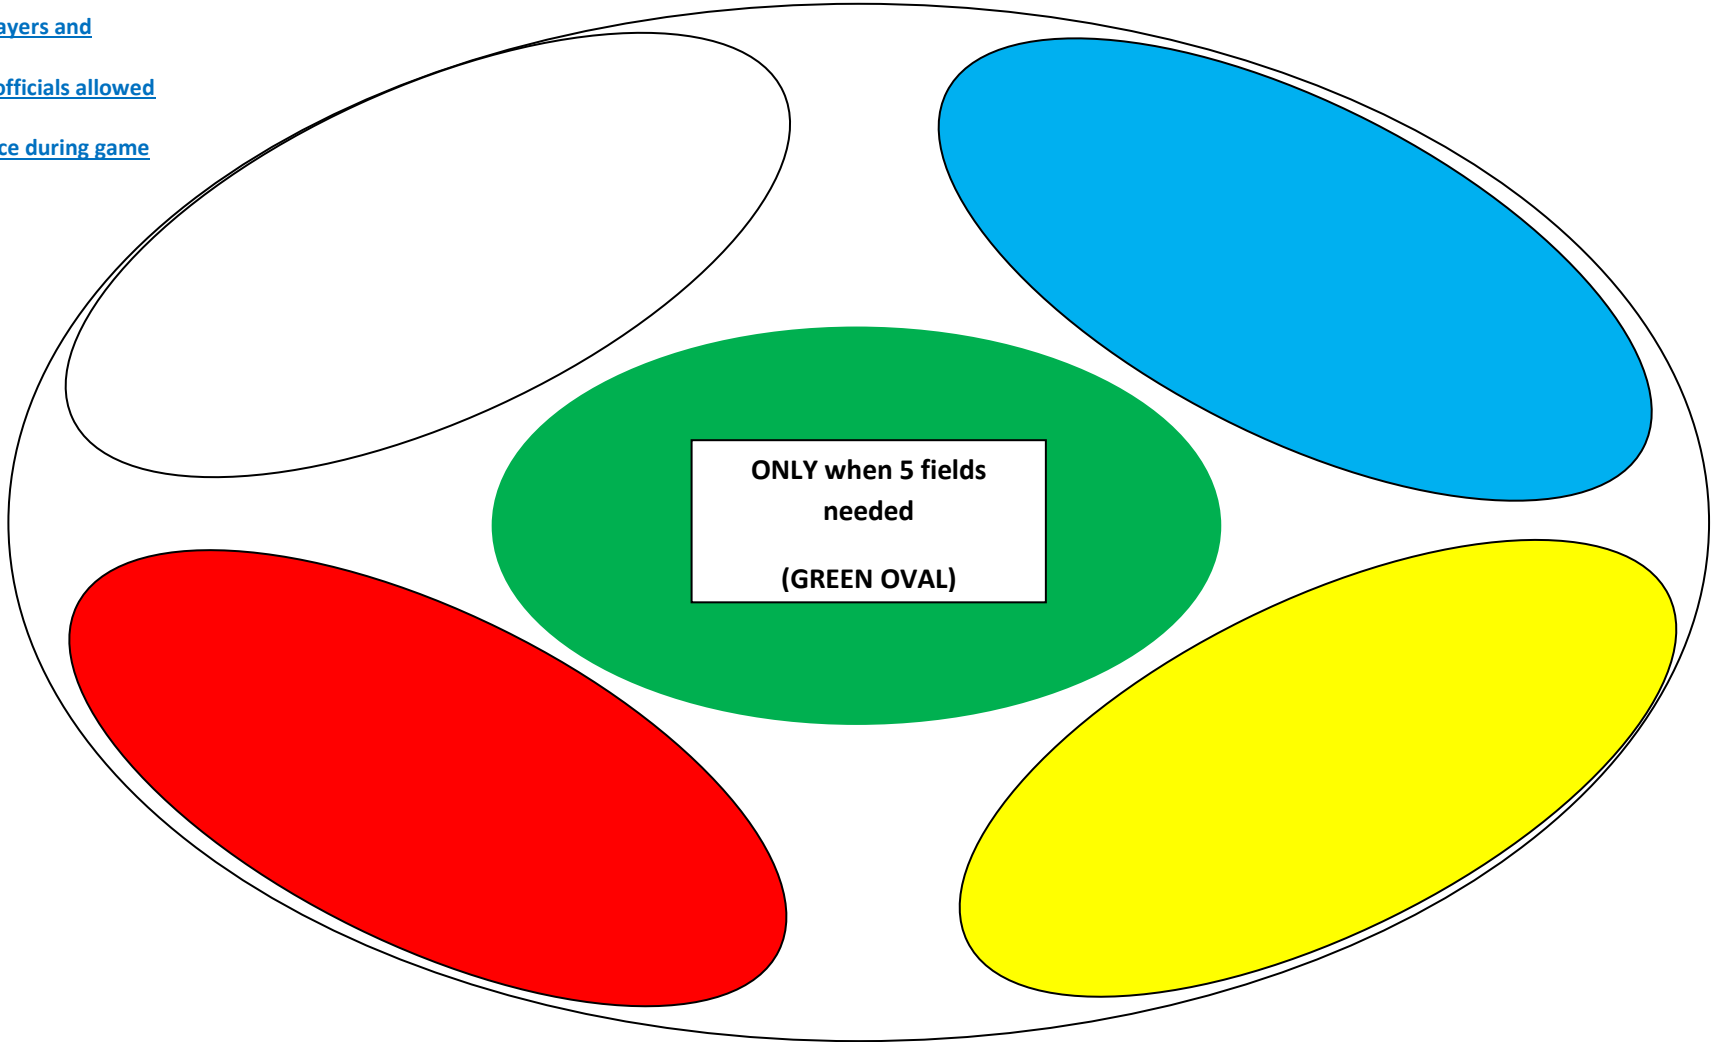

GROUND SET UP for Holloways Beach (lions)

****Only players and**

coaching officials allowed

Inside fence during game

Parking Space

Parking Space

Wisteria Street